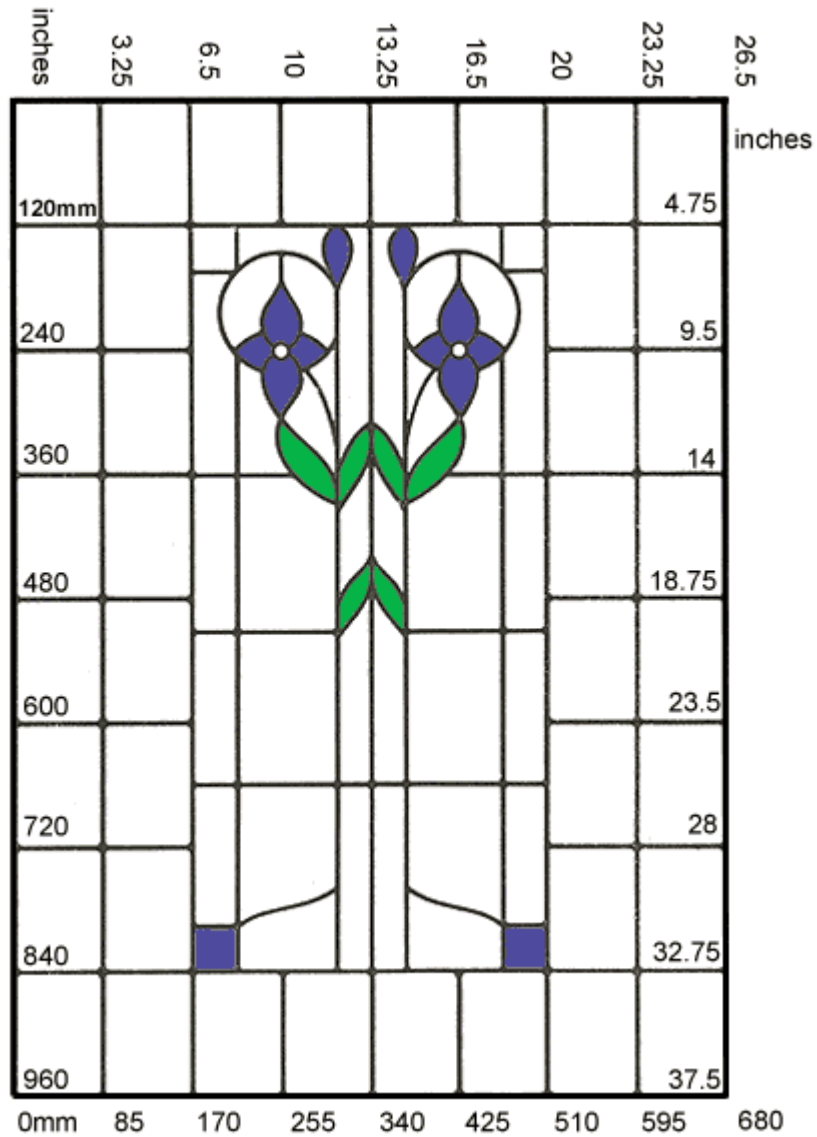

# Size Grid

The grid below shows the size and layout of our glass transfer window film.

If, when placing your order, you find you are up to 3" short for the size of your glass, please get in touch with us, we will do our best to help